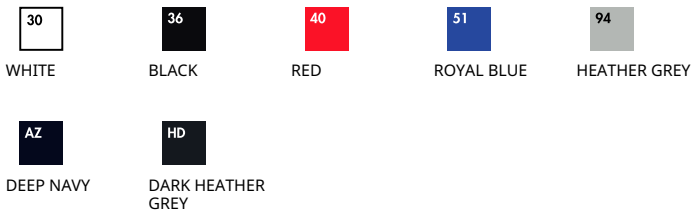

KIDS VALUEWEIGHT LONG SLEEVE T

Kids - 61-007-0

MENS LADIES KIDS

100% cotton*
 *Heather Grey 97% cotton, 3% polyester
 *Dark Heather Grey 50% cotton, 50% polyester

White - 160gm/m²
 Colour - 165gm/m²

3-4,5-6,7-8,9-11,12-13,14-15

72

- Crew neck with cotton/Lycra® rib
- Self-fabric back neck tape
- Cotton/Lycra® rib cuff
- Fine knit gauge for enhanced printability

Care Instructions

Colourways:

Sizes	Width*	Length**
3-4	38	45
5-6	40.5	50
7-8	43	55
9-11	46	60
12-13	48.5	65
14-15	53.5	72
Tol	2.5	2.5