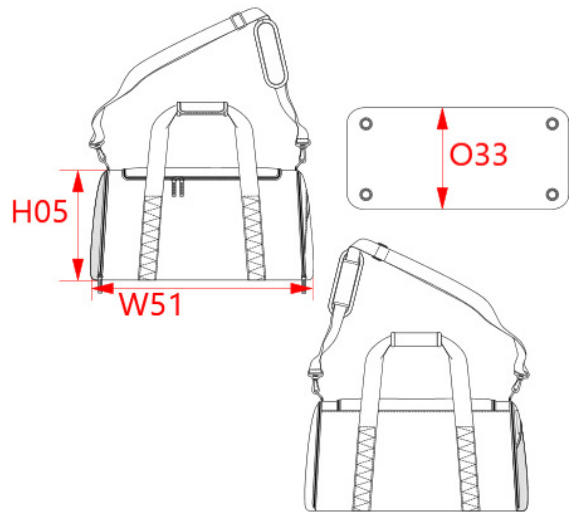

PROACT.®

REFERENCE : PA533

SIZES : U

COMPOSITION :

Main fabric : Polyester 600D PVC backing 100%polyester
 Main fabric : Polyester 600D PVC backing As contrast color fabric 1. On one lateral pocket. 100%polyester
 Main fabric : Polyester 600D PVC backing As contrast color fabric 2. On one lateral pocket. 100%polyester
 Main fabric : Polyester 600D PVC backing As contrast color fabric 3. On bottom panel. 100%polyester
 Mesh : Mesh 85 For pocket, on top of one one lateral zip pocket. 100%polyester
 Lining : Polyester 210D PU backing - 75 As lining or lateral pockets + back side of handles pad shape. 100%polyester
 Padding : Special PAD for shoulder & shoulder straps of backpacks 6mm thicknes. On inside of shoulder pad + handles pad.

TECHNICAL DETAIL :

PVC backing

ARTICLE WEIGHT :

840 gr/pc

DESCRIPTION		COLORS		PANTONE SERIGRAPHIE	
Français : Sac de sport 62cm English : Large sized team sports bag Nederlands : Large sized team sports bag Deutsch : Grobe vereins sport-tasche 62cm Español : Bolsa deportiva de equipos 62cm Italiano : Borsa sport 62cm Português : Saco de desporto		Black / White / Light Grey	Black / White / 2331C	Red / White / Light Grey	1795C / White / 2331C
		Royal blue / White / LightGrey	287C / White / 2331C		
MEASUREMENT					
Description	U				
H05 Hauteur totale / Total height	30				
W51 Total width	61				
O33 Deep of bottom part	27				
PACKING					
Box	15 pcs / box U => L:65cm W:36cm H:43cm GW:13,6kg NW:12,6kg				